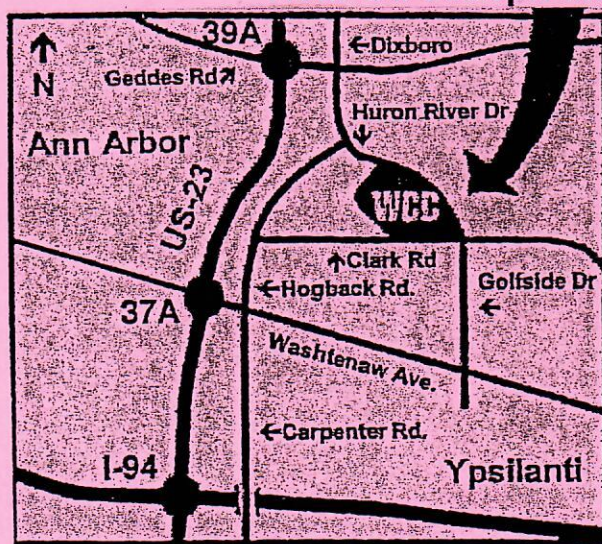

AAPEX 2019 Stamp Show

Ann Arbor Stamp Club & USPS Exhibition & Bourse

Saturday, November 2
Sunday, November 3

10am to 5pm
10am to 3pm

28 Dealers Exhibits
Food Sales Youth Tables
www.annarborstampclub.org

Free Admission & Parking
Cachet Makers
PSPS Meeting, Sat. 2:00

Washtenaw Community College
Morris J. Lawrence Building
4800 E. Huron River Dr. Ann Arbor, Michigan
Near St. Joseph Mercy Hospital Emergency

United Nations
Postal Administration

United States Postal Service