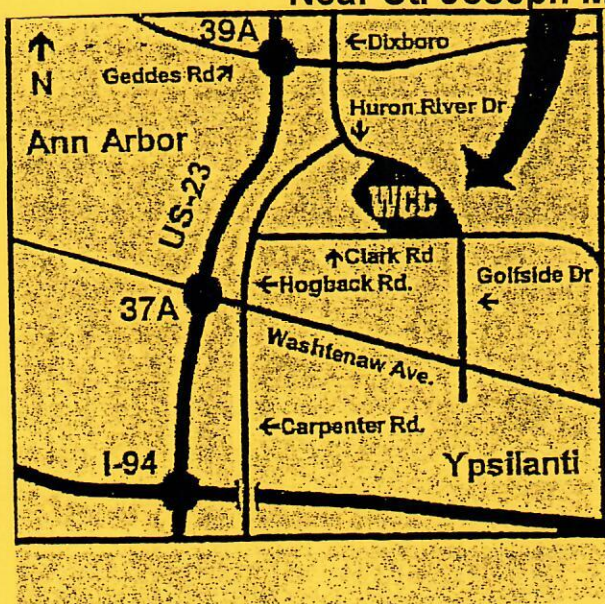

AAPEX 2018 Stamp Show

Ann Arbor Stamp Club & USPS Exhibition & Bourse

Saturday, November 3
Sunday, November 4

10am to 5pm
10am to 3pm

28 Dealers Exhibits
Food Sales Youth Tables ATA
www.annarborstampclub.org

Free Admission & Parking
Cachet Makers Saturday & Sunday
PSPS Meeting, Sat. 2:00

Washtenaw Community College
Morris J. Lawrence Building
4800 E. Huron River Dr. Ann Arbor, Michigan
Near St. Joseph Mercy Hospital Emergency