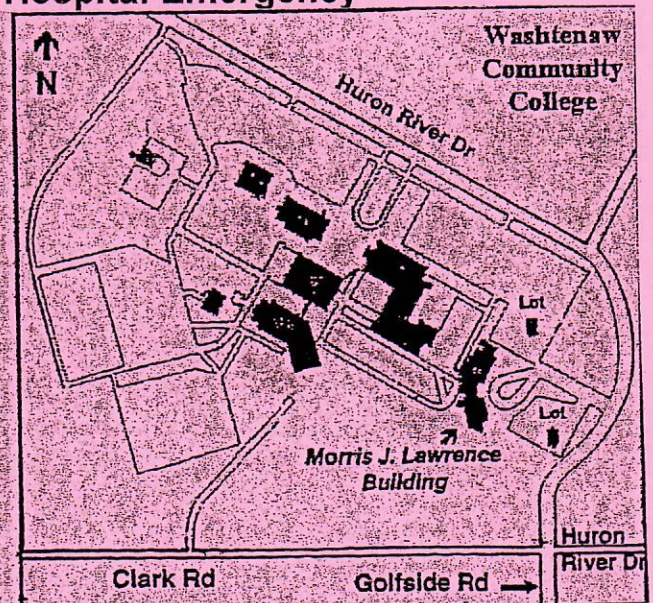

AAPEX 2019 Stamp Show

Ann Arbor Stamp Club & USPS Exhibition & Bourse

Saturday, November 2
Sunday, November 3

10am to 5pm
10am to 3pm

28 Dealers Exhibits
Food Sales Youth Tables
www.annarborstampclub.org

Free Admission & Parking
Cachet Makers
PSPS Meeting, Sat. 2:00

Washtenaw Community College
Morris J. Lawrence Building
4800 E. Huron River Dr. Ann Arbor, Michigan
Near St. Joseph Mercy Hospital Emergency

United Nations
Postal Administration

United States Postal Service

Open Sat. . Sun. 10-2