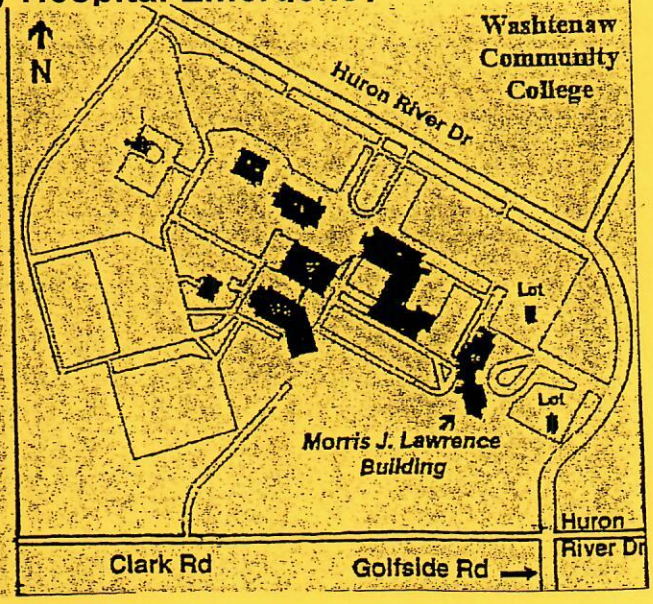

AAPEX 2018 Stamp Show

Ann Arbor Stamp Club & USPS Exhibition & Bourse

Saturday, November 3
Sunday, November 4

10am to 5pm
10am to 3pm

28 Dealers Exhibits
Food Sales Youth Tables ATA
www.annarborstampclub.org

Free Admission & Parking
Cachet Makers Saturday & Sunday
PSPS Meeting, Sat. 2:00

Washtenaw Community College
Morris J. Lawrence Building
4800 E. Huron River Dr. Ann Arbor, Michigan
Near St. Joseph Mercy Hospital Emergency